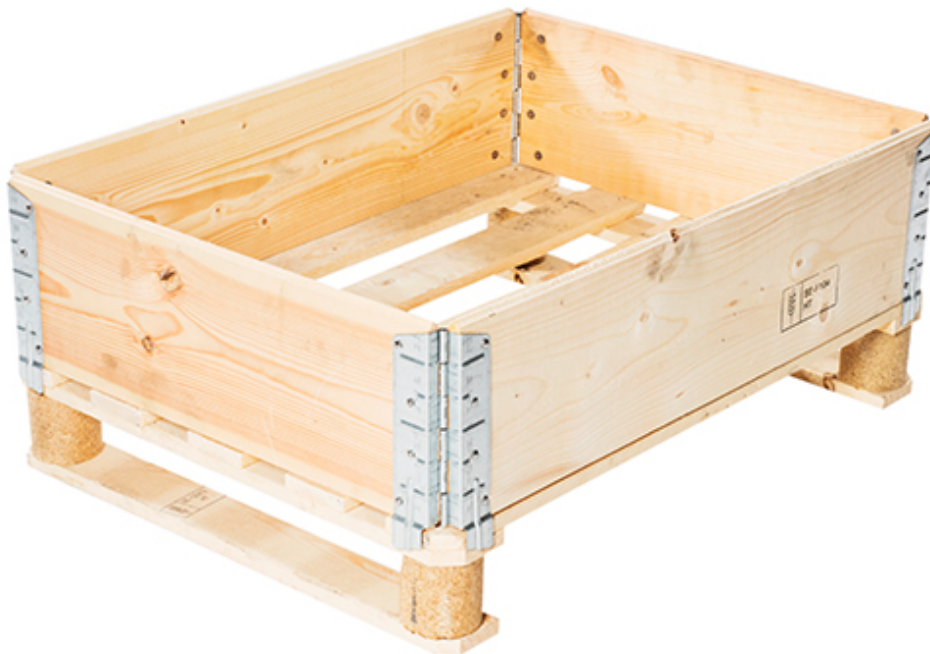

## Boardic Light Collar

Pallet collars are a common method of transporting and storing goods. They are also environmentally friendly and have a long service life. Our pallet collars are produced from Swedish spruce. The pallet collars can be folded and packaged up when not in use. The sides of the pallet collar are made from 20x200 mm planed wood and the hinges from galvanised plate. Approved to ISPM15 for export.

### SPECIFICATIONS

- Full collar 1200x800 mm
- Half collar 800x600 mm
- Hinge thickness 1.25 mm
- Supplied folded
- We can offer special sizes
- We can supply your collars printed